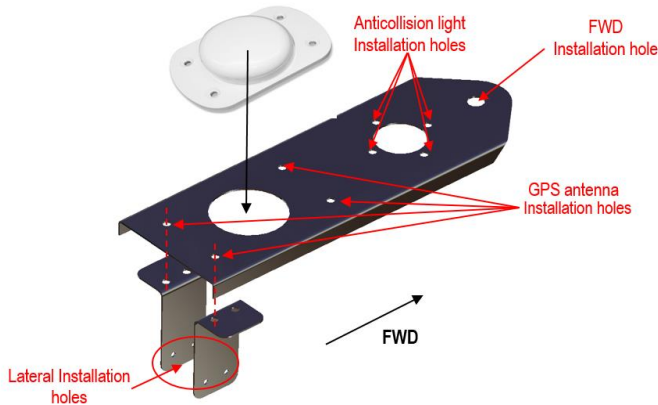

# Tip GPS Antenna Support

Designed to support adds the ability to mount a second antenna, without modifying the installation of the original antenna.

	p/n	Weight
Antenna support assy	TPS119-00100-1000	0.4kg
Material	Composite	
Antenna support assy	TPS206-0200-1000-00	0.066kg
Material	AL 2024	
<b>COMPATIBLE WITH</b>		
GPS antenna	G5Ant-42A4T1 Omnistar	0.227kg

## Key Features

- Replaces original tail tip.
- Supports GPS antennas
- Single or Dual antenna capability;
- manufactured with composite materials or AL 2024 to ensure high strength and low weight.

## Applicability on:

- AW109 , AW119 , AS350/355
- Bell 206