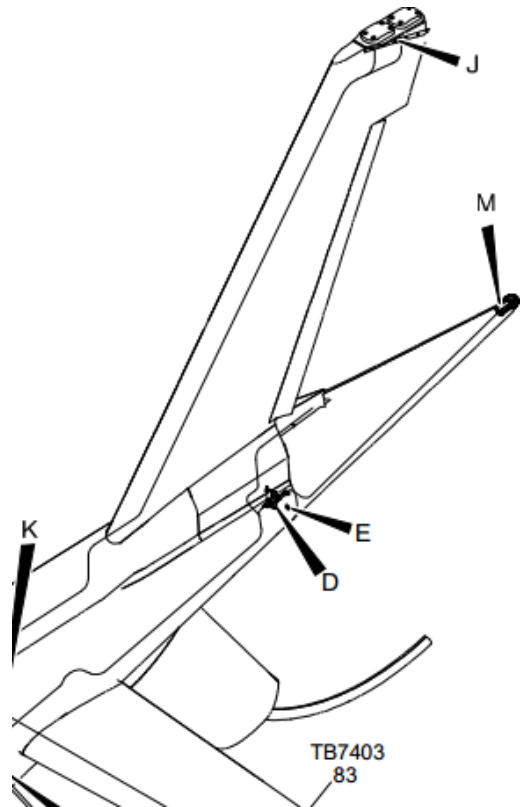

# Tip GPS Antenna Support

Designed to support adds the ability to mount a second antenna, without modifying the installation of the original antenna.

	p/n	Weight
Antenna support assy	TPS119-00100-1000	0.4kg
Material	Composite	
Antenna support assy	TPS206-0200-1000-00	0.066kg
Material	AL 2024	
<b>COMPATIBLE WITH</b>		
GPS antenna	G5Ant-42A4T1 Omnistar	0.227kg

## Key Features

- Replaces original tail tip.
- Supports GPS antennas
- Single or Dual antenna capability;
- manufactured with composite materials or AL 2024 to ensure high strength and low weight.

## Applicability on:

- AW109 , AW119 , AS350/355
- Bell 206