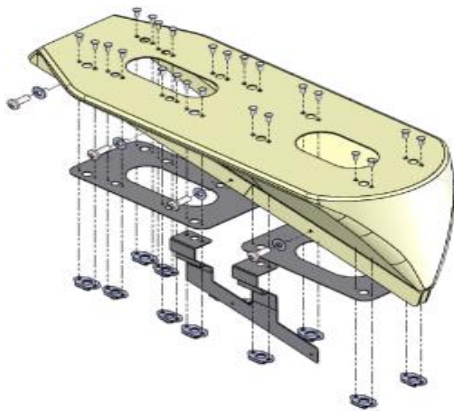

# Tip GPS Antenna Support

Designed to support adds the ability to mount a second antenna, without modifying the installation of the original antenna.

	p/n	Weight
Antenna support assy	TPS119-00100-1000	0.4kg
Material	Composite	
Antenna support assy	TPS206-0200-1000-00	0.066kg
Material	AL 2024	
<b>COMPATIBLE WITH</b>		
GPS antenna	G5Ant-42A4T1 Omnistar	0.227kg

## Key Features

- Replaces original tail tip.
- Supports GPS antennas
- Single or Dual antenna capability;
- manufactured with composite materials or AL 2024 to ensure high strength and low weight.

## Applicability on:

- AW109 , AW119 , AS350/355
- Bell 206