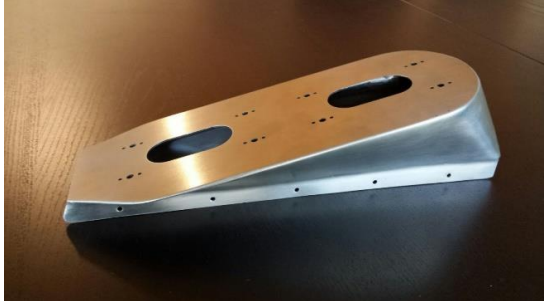

# Tip GPS Antenna Support

Designed to support adds the ability to mount a second antenna, without modifying the installation of the original antenna.

	p/n	Weight
Antenna support assy	TPS119-00100-1000	0.4kg
Material	Composite	
Antenna support assy	TPS206-0200-1000-00	0.066kg
Material	AL 2024	
<b>COMPATIBLE WITH</b>		
GPS antenna	G5Ant-42A4T1 Omnistar	0.227kg

## Key Features

- Replaces original tail tip.
- Supports GPS antennas
- Single or Dual antenna capability;
- manufactured with composite materials or AL 2024 to ensure high strength and low weight.

## Applicability on:

- AW109 , AW119 , AS350/355
- Bell 206